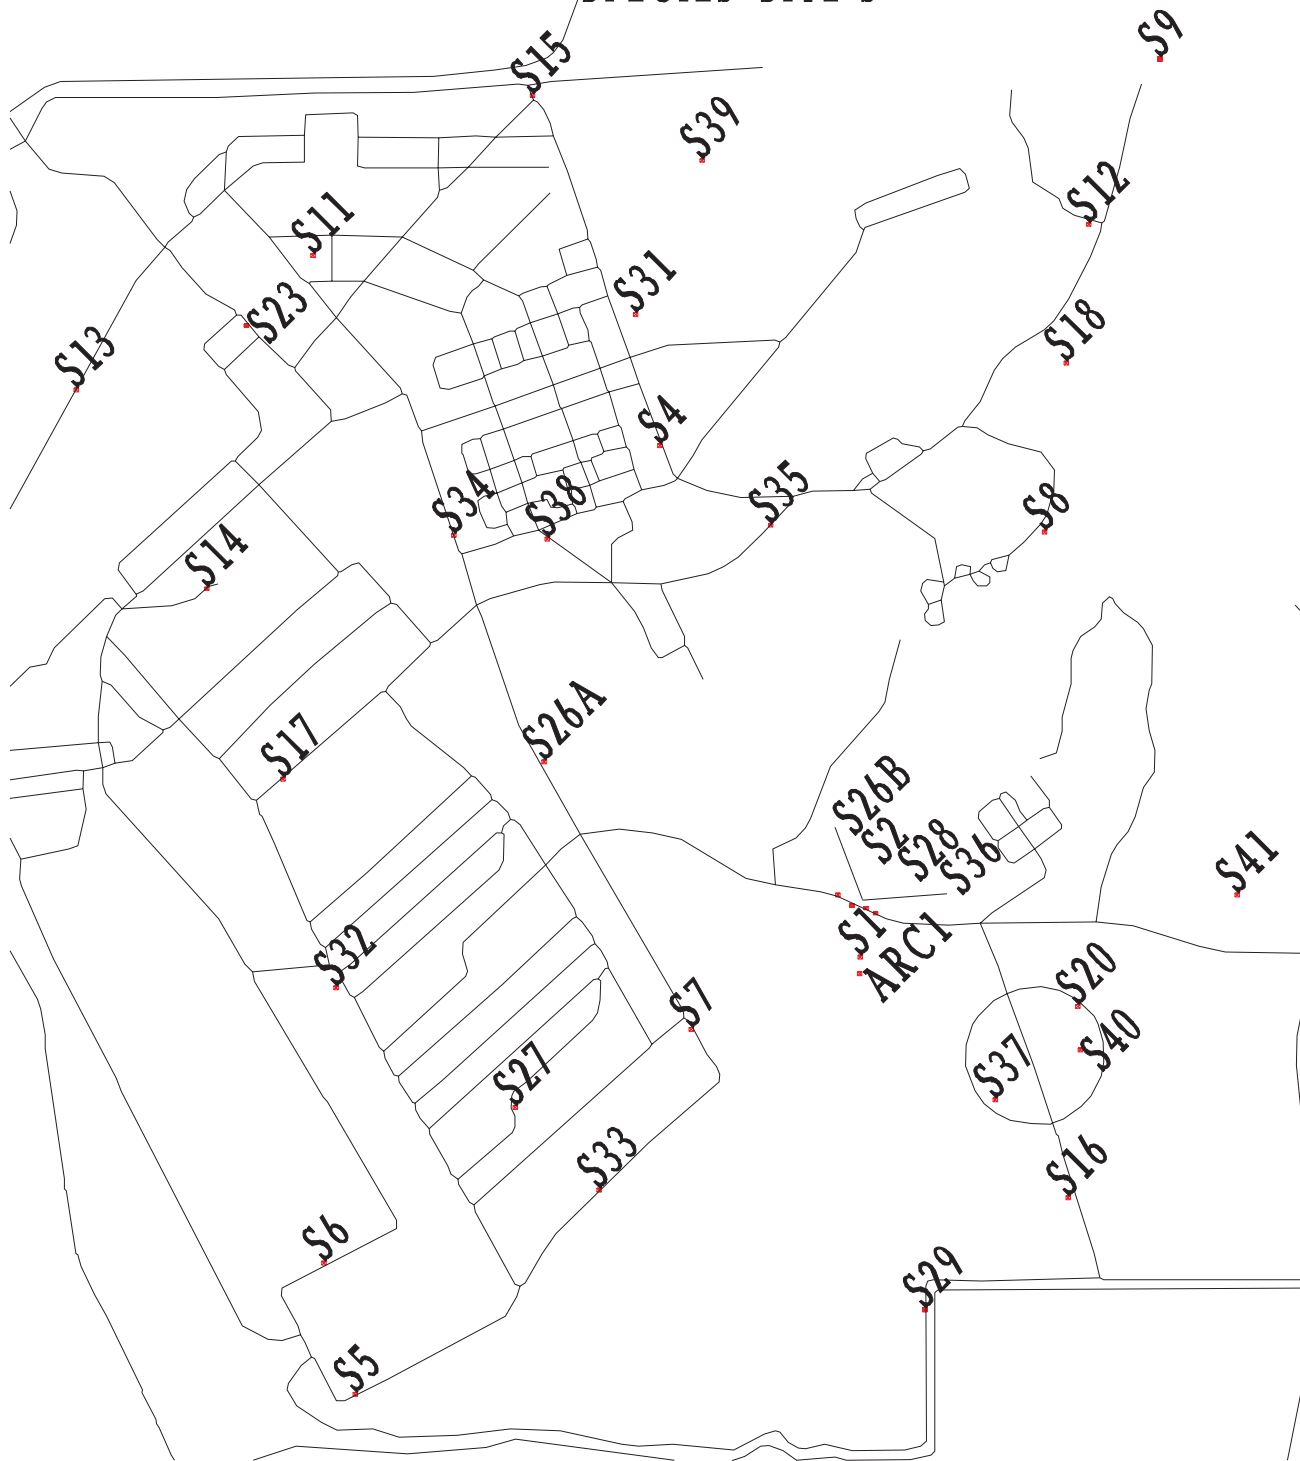

# LONGHORN ARMY AMMUNITION PLANT SPECIES SITE'S

PREPARED BY :  
NATIONAL BIOLOGICAL SERVICE  
SOUTHERN SCIENCE CENTER  
LAFAYETTE, LOUISIANA